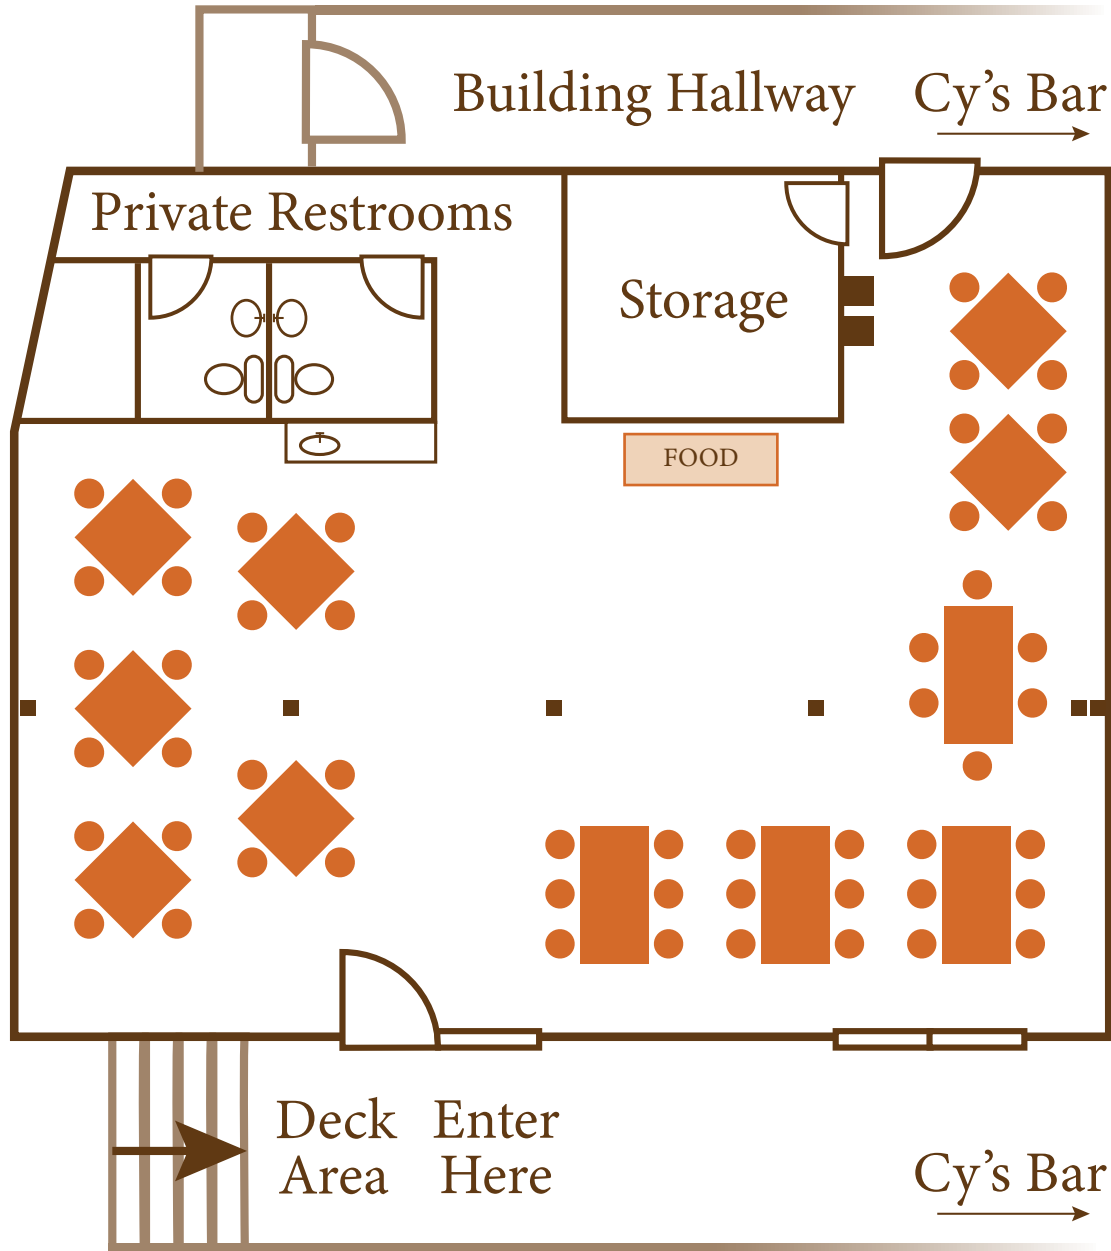

PINE STREET PARKING

**BANQUET
SET UP #4**
Seats 52

KEY

(Not to Scale)

- 4' x 4' High Top Table
- 6' x 3' Dining Table
- 6' x 2' Plastic Table
- 8" x 8" Support Beams

THE GRANARY

www.chaskamill.com | (952) 288.3319
500 N. Pine St., Chaska, MN 55318